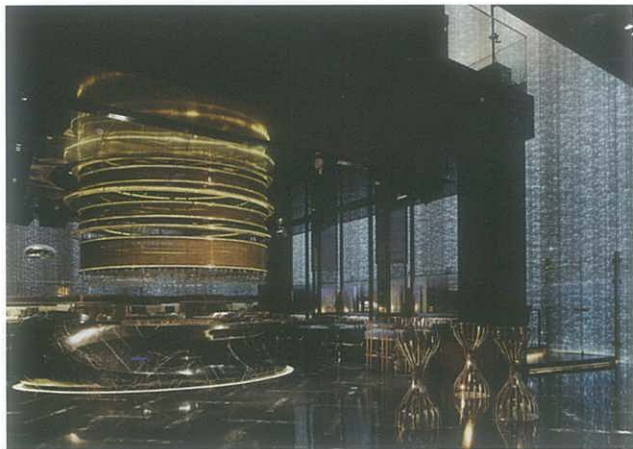

OUTSIDE THE BOX

SHAPE YOUR SPACE

APIDA

ASIA PACIFIC
INTERIOR DESIGN
AWARDS 2013

亞太區室內設計大獎 二零一三年

W hotel Fei Ultra Lounge
A · N · D ·

Fei Ultra lounge is a bar lounge at W hotel In Guangzhou, China. It is a large, cubic, glass-walled space with 18 meters each of three sides, and we created two design concepts. The first is to gently cover the enormous wall with a film of warm light, which is new in the world. The color and flicker rate of the film, made up of countless glass fibers, can be controlled, and it constantly changes and sparkles. We succeeded in lighting up the whole wall with minimum lighting sources by a highly minute method of mixing the fiber and finishing gut. The second is multi-layers of horizontal floors and vertical walls into that light-enveloped space. This created segmented individual rooms of differing density and taste. It welcomes guests and allows them to secede from their ordinary lives. They can experience astonishing time and space very only here.

Farine
Neri&Hu Design and Research Office

Aromatic coffee beans, sumptuous bread scent—Farine on Wukang Road is not just restauranteur Franck Peco's new bakery in Shanghai, but also architects Neri&Hu's spatial interpretation of bakery as the progeny of coffee and bread. The design concept is encapsulated in where bread is made is a pure, white testing lab; where coffee is brewed, a textured palette of wood and raw metal reminiscent of the complex roasting process. The façade as a play of materials highlights and sometimes conceals the activities within, attracting visitors to double-take voyeuristically. Various scales and composition of aged bronze, reclaimed elm, textured glass, and even hints of colors also add to this layer of intrigue with their unique translucencies. What started as a pure lab space juxtaposing a raw, industrial coffee zone thus becomes a 2-in-1 shop where coffee and bread visually unite and compliment in taste.