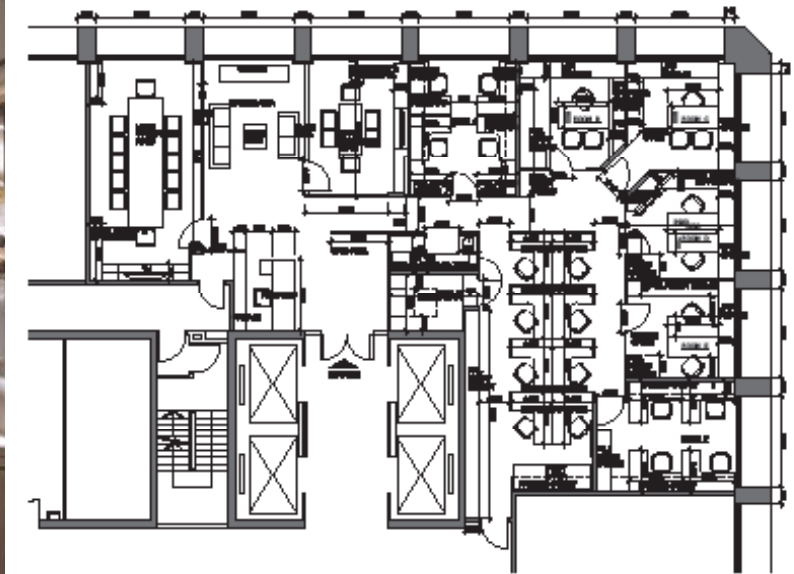

Chris van Uffelen

Offices

Georgia

BRAUN

Address: Suite 3701, 15 Queen's Road Central, Hong Kong, China. **Client:** Chiomenti Studio Legale.
Completion: 2012. **Gross floor area:** 300 m². **Main materials:** wood, glass, metal. **Number of work stations:** 20. **Types of offices:** individual, group. **Conference rooms:** 2/20 people. **Setting:** city center.

↑ | Reception

↑ | Small conference room
 ↓ | Large conference room

↑ | Floor plan

Chiomenti Studio Legale

Hong Kong

East-meets-west is the key of the design of Chiomenti, reinterpreting the definition of contemporary design. Ubiquitous linear forms accented by soft curves are inspired from both Italian and Chinese culture. A combination of glass, wood and metal creates a Zen-like feel, projecting a refined elegance. Light oak wood furnishing is custom made by the design team. Geometric-pattern cabinets and stainless steel paneling are special features. Clean and simple bookcases fuse with metal and wood. White and neutral tones, the use of glass walls are in contrast with the dark vintage wooden flooring. Stefano Tordiglione Design's talented group of designers flexes their creative muscles but also retains the unique identity of the Italian law firm.